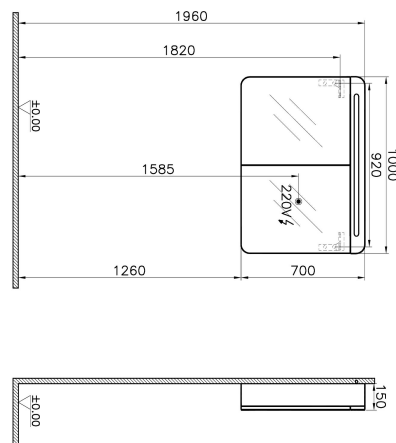

Name	Nest Trendy Mirror Cabinet
Colour	High Gloss White
Designer	Pentagon Design
Assembly	Wall-Hung
Soft close	Soft Close
Segments	Middle
Guarantee	2 Years
Lighting type	Sandblasted Led Lighting
Lighting	Yes
Finish-Body	Thermoform
Light Operation Type	On/Off Switch
Mounting	Fully Assembled
Width	100 cm
Depth	15 cm

Product Code: 56424

Description

with Led Lighting, 100 cm, High Gloss White

VitrA reserves the right to make changes in products and technical details without prior notice.

All drawings contain the necessary measurements which are subject to standard tolerances. For exact measurements, in particular for customized installation scenarios, it can only be taken from the finished ceramic product.