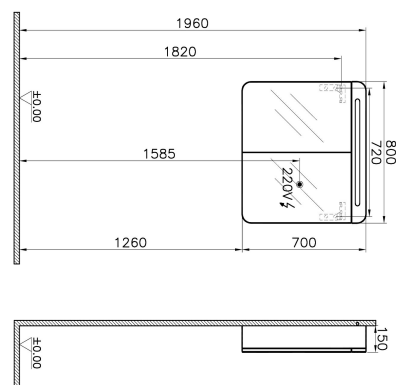

Name	Nest Trendy Mirror Cabinet
Colour	High Gloss White
Designer	Pentagon Design
Assembly	Wall-Hung
Soft close	Soft Close
Segments	Middle
Guarantee	2 Years
Lighting type	Sandblasted Led Lighting
Lighting	Yes
Finish-Body	Thermoform
Light Operation Type	On/Off Switch
Mounting	Fully Assembled
Width	80 cm
Depth	15 cm

Product Code: 56423

Description

with Led Lighting, 80 cm, High Gloss White

VitrA reserves the right to make changes in products and technical details without prior notice.

All drawings contain the necessary measurements which are subject to standard tolerances. For exact measurements, in particular for customized installation scenarios, it can only be taken from the finished ceramic product.