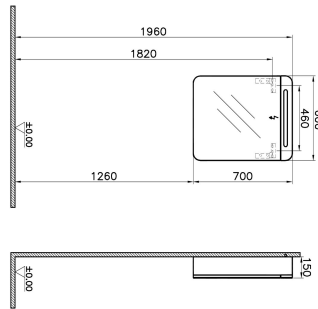

Name	Nest Trendy Mirror Cabinet
Colour	High Gloss White
Designer	Pentagon Design
Assembly	Wall-Hung
Soft close	Soft Close
Segments	Middle
Door Hinge Position	Right
Guarantee	2 Years
Lighting type	Sandblasted Led Lighting
Lighting	Yes
Finish-Body	Thermoform
Light Operation Type	On/Off Switch
Mounting	Fully Assembled
Width	60 cm
Depth	15 cm

Product Code: 56422

Description

with Led Lighting, 60 cm, High Gloss White, Right

VitrA reserves the right to make changes in products and technical details without prior notice.

All drawings contain the necessary measurements which are subject to standard tolerances. For exact measurements, in particular for customized installation scenarios, it can only be taken from the finished ceramic product.