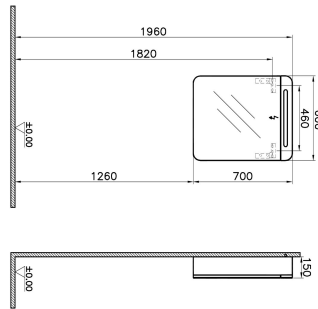

Name	Nest Trendy Mirror Cabinet
Colour	High Gloss White
Designer	Pentagon Design
Assembly	Wall-Hung
Soft close	Soft Close
Segments	Middle
Door Hinge Position	Left
Guarantee	2 Years
Lighting type	Sandblasted Led Lighting
Lighting	Yes
Finish-Body	Thermoform
Light Operation Type	On/Off Switch
Mounting	Fully Assembled
Width	60 cm
Depth	15 cm

Product Code: 56421

Description

with Led Lighting, 60 cm, High Gloss White, Left

VitrA reserves the right to make changes in products and technical details without prior notice.

All drawings contain the necessary measurements which are subject to standard tolerances. For exact measurements, in particular for customized installation scenarios, it can only be taken from the finished ceramic product.