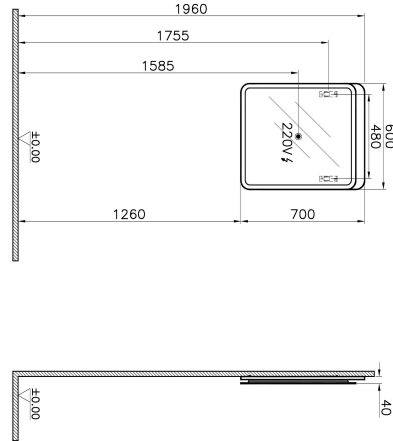

| | |
|----------------------|------------------|
| Name | Nest Mirror |
| Colour | High Gloss White |
| Designer | Pentagon Design |
| Assembly | Wall-Hung |
| Segments | Middle |
| Guarantee | 2 Years |
| Lighting type | Led Lighting |
| Lighting | Yes |
| Finish-Body | Thermoform |
| Light Operation Type | Touch Sensor |
| Mounting | Fully Assembled |
| Width | 60 cm |
| Depth | 4 cm |

Product Code: 56418

Description

60 cm, High Gloss White

VitrA reserves the right to make changes in products and technical details without prior notice.

All drawings contain the necessary measurements which are subject to standard tolerances. For exact measurements, in particular for customized installation scenarios, it can only be taken from the finished ceramic product.