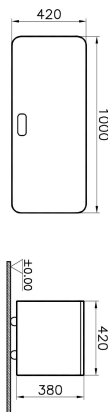

Name	Nest Trendy Laundry Unit
Colour	Grey Natural Wood
Award	Good Design
Designer	Pentagon Design
Assembly	Footed
Soft close	Soft Close
Segments	Middle
Guarantee	2 Years
Lighting	No
Finish-Body	Thermoform
Mounting	Fully Assembled
Width	100 cm
Depth	42 cm

Product Code: 56185

Description

100 cm, Grey Natural Wood, with Wheels

VitrA reserves the right to make changes in products and technical details without prior notice.

All drawings contain the necessary measurements which are subject to standard tolerances. For exact measurements, in particular for customized installation scenarios, it can only be taken from the finished ceramic product.