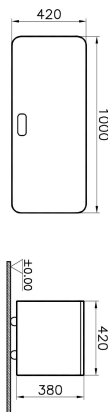

Name	Nest Trendy Laundry Unit
Colour	Waved Natural Wood
Award	Good Design
Designer	Pentagon Design
Assembly	Footed
Soft close	Soft Close
Segments	Middle
Guarantee	2 Years
Lighting	No
Finish-Body	Thermoform
Mounting	Fully Assembled
Width	100 cm
Depth	42 cm

Product Code: 56184

Description

100 cm, Waved Natural Wood, with Wheels

VitrA reserves the right to make changes in products and technical details without prior notice.

All drawings contain the necessary measurements which are subject to standard tolerances. For exact measurements, in particular for customized installation scenarios, it can only be taken from the finished ceramic product.