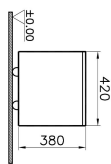

Name	Nest Trendy Laundry Unit
Colour	Waved Natural Wood
Award	Good Design
Designer	Pentagon Design
Assembly	Footed
Soft close	Soft Close
Segments	Middle
Guarantee	2 Years
Lighting	No
Finish-Body	Thermoform
Mounting	Fully Assembled
Width	80 cm
Depth	42 cm

Product Code: 56181

Description

80 cm, Waved Natural Wood, with Wheels

VitrA reserves the right to make changes in products and technical details without prior notice.

All drawings contain the necessary measurements which are subject to standard tolerances. For exact measurements, in particular for customized installation scenarios, it can only be taken from the finished ceramic product.