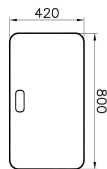

Name	Nest Trendy Laundry Unit
Colour	Waved Natural Wood
Award	Good Design
Designer	Pentagon Design
Assembly	Footed
Soft close	Soft Close
Segments	Middle
Guarantee	2 Years
Lighting	No
Finish-Body	Thermoform
Mounting	Fully Assembled
Width	80 cm
Depth	42 cm

Product Code: 56181

Description

80 cm, Waved Natural Wood, with Wheels

VitrA reserves the right to make changes in products and technical details without prior notice.

All drawings contain the necessary measurements which are subject to standard tolerances. For exact measurements, in particular for customized installation scenarios, it can only be taken from the finished ceramic product.