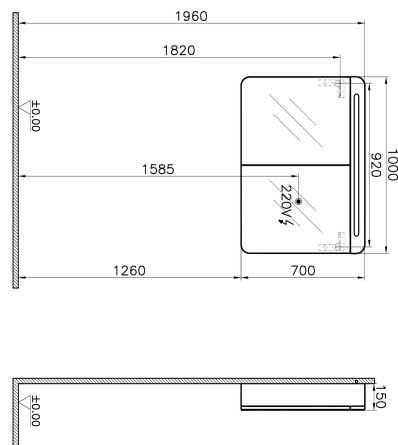

Name	Nest Trendy Mirror
Colour	Waved Natural Wood
Award	Good Design
Designer	Pentagon Design
Assembly	Wall-Hung
Soft close	Soft Close
Segments	Middle
Guarantee	2 Years
Lighting type	Sandblasted Led Lighting
Lighting	Yes
Finish-Body	Thermoform
Light Operation Type	On/Off Switch
Mounting	Fully Assembled
Width	100 cm
Depth	15 cm

Product Code: 56178

Description

with Led Lighting, 100 cm, Waved Natural Wood

VitrA reserves the right to make changes in products and technical details without prior notice.

All drawings contain the necessary measurements which are subject to standard tolerances. For exact measurements, in particular for customized installation scenarios, it can only be taken from the finished ceramic product.