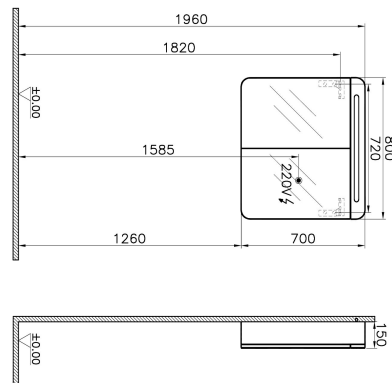

Name	Nest Trendy Mirror
Colour	Grey Natural Wood
Award	Good Design
Designer	Pentagon Design
Assembly	Wall-Hung
Soft close	Soft Close
Segments	Middle
Guarantee	2 Years
Lighting type	Sandblasted Led Lighting
Lighting	Yes
Finish-Body	Thermoform
Light Operation Type	On/Off Switch
Mounting	Fully Assembled
Width	80 cm
Depth	15 cm

Product Code: 56176

Description

with Led Lighting, 80 cm, Grey Natural Wood

VitrA reserves the right to make changes in products and technical details without prior notice.

All drawings contain the necessary measurements which are subject to standard tolerances. For exact measurements, in particular for customized installation scenarios, it can only be taken from the finished ceramic product.