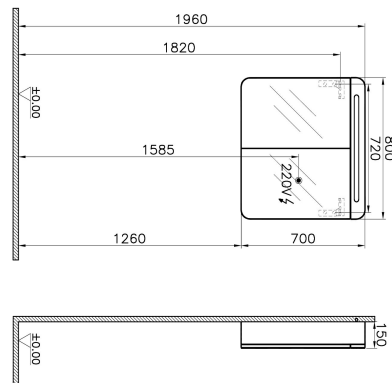

Name	Nest Trendy Mirror
Colour	Waved Natural Wood
Award	Good Design
Designer	Pentagon Design
Assembly	Wall-Hung
Soft close	Soft Close
Segments	Middle
Guarantee	2 Years
Lighting type	Sandblasted Led Lighting
Lighting	Yes
Finish-Body	Thermoform
Light Operation Type	On/Off Switch
Mounting	Fully Assembled
Width	80 cm
Depth	15 cm

Product Code: 56175

Description

with Led Lighting, 80 cm, Waved Natural Wood

VitrA reserves the right to make changes in products and technical details without prior notice.

All drawings contain the necessary measurements which are subject to standard tolerances. For exact measurements, in particular for customized installation scenarios, it can only be taken from the finished ceramic product.