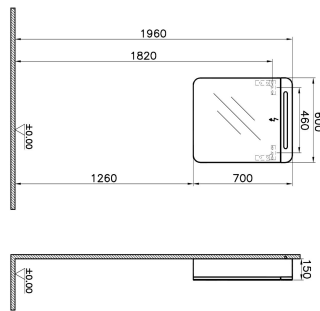

Name	Nest Trendy Mirror
Colour	Grey Natural Wood
Award	Good Design
Designer	Pentagon Design
Assembly	Wall-Hung
Soft close	Soft Close
Segments	Middle
Door Hinge Position	Left
Guarantee	2 Years
Lighting type	Sandblasted Led Lighting
Lighting	Yes
Finish-Body	Thermoform
Light Operation Type	On/Off Switch
Mounting	Fully Assembled
Width	60 cm
Depth	15 cm

### Description

with Led Lighting, 60 cm, Grey Natural Wood, Left

VitrA reserves the right to make changes in products and technical details without prior notice.

All drawings contain the necessary measurements which are subject to standard tolerances. For exact measurements, in particular for customized installation scenarios, it can only be taken from the finished ceramic product.