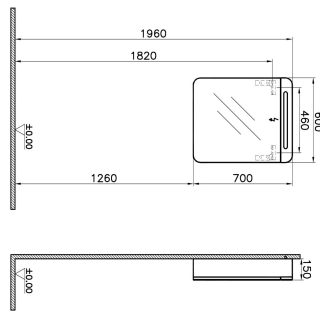

Name	Nest Trendy Mirror
Colour	Waved Natural Wood
Award	Good Design
Designer	Pentagon Design
Assembly	Wall-Hung
Soft close	Soft Close
Segments	Middle
Door Hinge Position	Left
Guarantee	2 Years
Lighting type	Sandblasted Led Lighting
Lighting	Yes
Finish-Body	Thermoform
Light Operation Type	On/Off Switch
Mounting	Fully Assembled
Width	60 cm
Depth	15 cm

### Description

with Led Lighting, 60 cm, Waved Natural Wood, Left

VitrA reserves the right to make changes in products and technical details without prior notice.

All drawings contain the necessary measurements which are subject to standard tolerances. For exact measurements, in particular for customized installation scenarios, it can only be taken from the finished ceramic product.