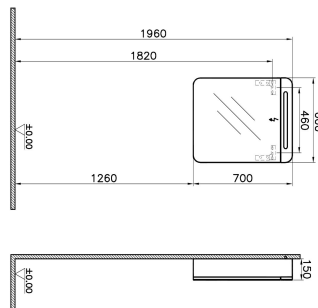

Name	Nest Trendy Mirror
Colour	Anthracite
Award	Good Design
Designer	Pentagon Design
Assembly	Wall-Hung
Soft close	Soft Close
Segments	Middle
Door Hinge Position	Left
Guarantee	2 Years
Lighting type	Sandblasted Led Lighting
Lighting	Yes
Finish-Body	Thermoform
Light Operation Type	On/Off Switch
Mounting	Fully Assembled
Width	60 cm
Depth	15 cm

#### Description

with Led Lighting, 60 cm, Anthracite, Left

VitrA reserves the right to make changes in products and technical details without prior notice.

All drawings contain the necessary measurements which are subject to standard tolerances. For exact measurements, in particular for customized installation scenarios, it can only be taken from the finished ceramic product.