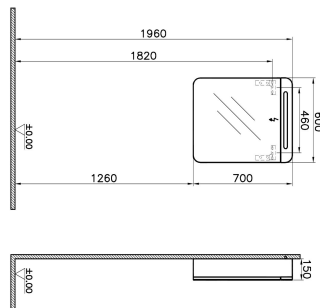

Name	Nest Trendy Mirror
Colour	Grey Natural Wood
Award	Good Design
Designer	Pentagon Design
Assembly	Wall-Hung
Soft close	Soft Close
Segments	Middle
Door Hinge Position	Right
Guarantee	2 Years
Lighting type	Sandblasted Led Lighting
Lighting	Yes
Finish-Body	Thermoform
Light Operation Type	On/Off Switch
Mounting	Fully Assembled
Width	60 cm
Depth	15 cm

Product Code: 56170

Description

with Led Lighting, 60 cm, Grey Natural Wood, Right

VitrA reserves the right to make changes in products and technical details without prior notice.

All drawings contain the necessary measurements which are subject to standard tolerances. For exact measurements, in particular for customized installation scenarios, it can only be taken from the finished ceramic product.