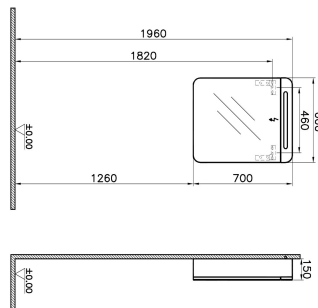

Name	Nest Trendy Mirror
Colour	Waved Natural Wood
Award	Good Design
Designer	Pentagon Design
Assembly	Wall-Hung
Soft close	Soft Close
Segments	Middle
Door Hinge Position	Right
Guarantee	2 Years
Lighting type	Sandblasted Led Lighting
Lighting	Yes
Finish-Body	Thermoform
Light Operation Type	On/Off Switch
Mounting	Fully Assembled
Width	60 cm
Depth	15 cm

Product Code: 56169

Description

with Led Lighting, 60 cm, Waved Natural Wood, Right

VitrA reserves the right to make changes in products and technical details without prior notice.

All drawings contain the necessary measurements which are subject to standard tolerances. For exact measurements, in particular for customized installation scenarios, it can only be taken from the finished ceramic product.