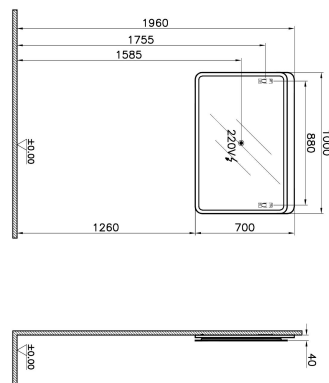

Name	Nest Trendy Mirror
Colour	Grey Natural Wood
Award	Good Design
Designer	Pentagon Design
Assembly	Wall-Hung
Segments	Middle
Guarantee	2 Years
Lighting type	Led Lighting
Lighting	Yes
Finish-Body	Thermoform
Light Operation Type	Touch Sensor
Mounting	Fully Assembled
Width	100 cm
Depth	4 cm

#### Description

100 cm, Grey Natural Wood

VitrA reserves the right to make changes in products and technical details without prior notice.

All drawings contain the necessary measurements which are subject to standard tolerances. For exact measurements, in particular for customized installation scenarios, it can only be taken from the finished ceramic product.