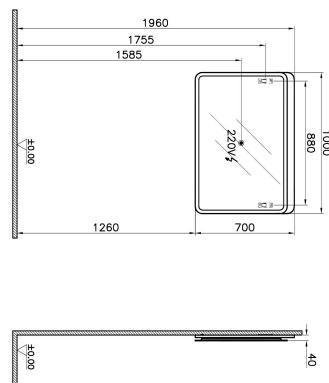

Name	Nest Trendy Mirror
Colour	Waved Natural Wood
Award	Good Design
Designer	Pentagon Design
Assembly	Wall-Hung
Segments	Middle
Guarantee	2 Years
Lighting type	Led Lighting
Lighting	Yes
Finish-Body	Thermoform
Light Operation Type	Touch Sensor
Mounting	Fully Assembled
Width	100 cm
Depth	4 cm

Product Code: 56166

Description

100 cm, Waved Natural Wood

VitrA reserves the right to make changes in products and technical details without prior notice.

All drawings contain the necessary measurements which are subject to standard tolerances. For exact measurements, in particular for customized installation scenarios, it can only be taken from the finished ceramic product.