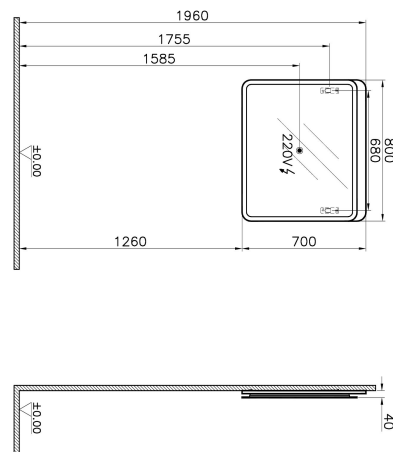

Name	Nest Trendy Mirror
Colour	Grey Natural Wood
Award	Good Design
Designer	Pentagon Design
Assembly	Wall-Hung
Segments	Middle
Guarantee	2 Years
Lighting type	Led Lighting
Lighting	Yes
Finish-Body	Thermoform
Light Operation Type	Touch Sensor
Mounting	Fully Assembled
Width	80 cm
Depth	4 cm

### Description

80 cm, Grey Natural Wood

VitrA reserves the right to make changes in products and technical details without prior notice.

All drawings contain the necessary measurements which are subject to standard tolerances. For exact measurements, in particular for customized installation scenarios, it can only be taken from the finished ceramic product.