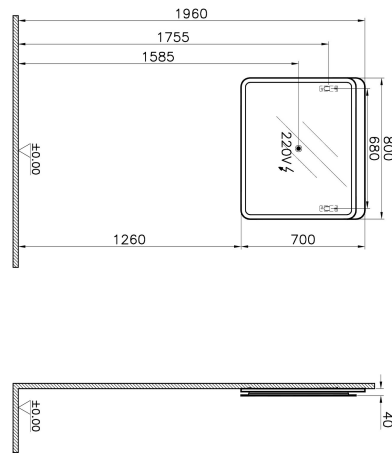

Name	Nest Trendy Mirror
Colour	Waved Natural Wood
Award	Good Design
Designer	Pentagon Design
Assembly	Wall-Hung
Segments	Middle
Guarantee	2 Years
Lighting type	Led Lighting
Lighting	Yes
Finish-Body	Thermoform
Light Operation Type	Touch Sensor
Mounting	Fully Assembled
Width	80 cm
Depth	4 cm

Product Code: 56163

Description

80 cm, Waved Natural Wood

VitrA reserves the right to make changes in products and technical details without prior notice.

All drawings contain the necessary measurements which are subject to standard tolerances. For exact measurements, in particular for customized installation scenarios, it can only be taken from the finished ceramic product.