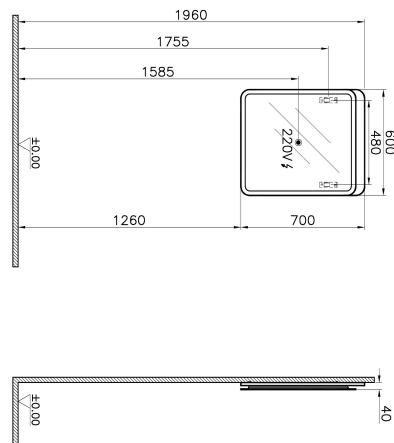

Name	Nest Mirror
Colour	Grey Natural Wood
Award	Good Design
Designer	Pentagon Design
Assembly	Wall-Hung
Segments	Middle
Guarantee	2 Years
Lighting type	Led Lighting
Lighting	Yes
Finish-Body	Thermoform
Light Operation Type	Touch Sensor
Mounting	Fully Assembled
Width	60 cm
Depth	4 cm

Product Code: 56161

Description

60 cm, Grey Natural Wood

VitrA reserves the right to make changes in products and technical details without prior notice.

All drawings contain the necessary measurements which are subject to standard tolerances. For exact measurements, in particular for customized installation scenarios, it can only be taken from the finished ceramic product.