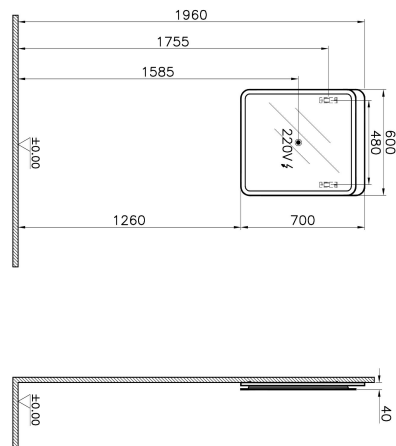

Name	Nest Trendy Mirror
Colour	Waved Natural Wood
Award	Good Design
Designer	Pentagon Design
Assembly	Wall-Hung
Segments	Middle
Guarantee	2 Years
Lighting type	Led Lighting
Lighting	Yes
Finish-Body	Thermoform
Light Operation Type	Touch Sensor
Mounting	Fully Assembled
Width	60 cm
Depth	4 cm

Product Code: 56160

Description

60 cm, Waved Natural Wood

VitrA reserves the right to make changes in products and technical details without prior notice.

All drawings contain the necessary measurements which are subject to standard tolerances. For exact measurements, in particular for customized installation scenarios, it can only be taken from the finished ceramic product.