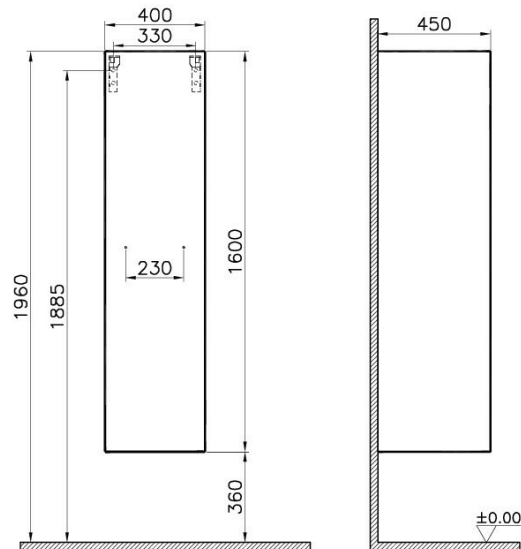

Name	Istanbul Tall Unit
Colour	Burgundy
Designer	Ross Lovegrove
Soft close	Soft Close
Door Hinge Position	Right
Guarantee	2 Years
Width	40 cm
Depth	45 cm

Product Code: 56108

Description

Burgundy

VitrA reserves the right to make changes in products and technical details without prior notice.

All drawings contain the necessary measurements which are subject to standard tolerances. For exact measurements, in particular for customized installation scenarios, it can only be taken from the finished ceramic product.