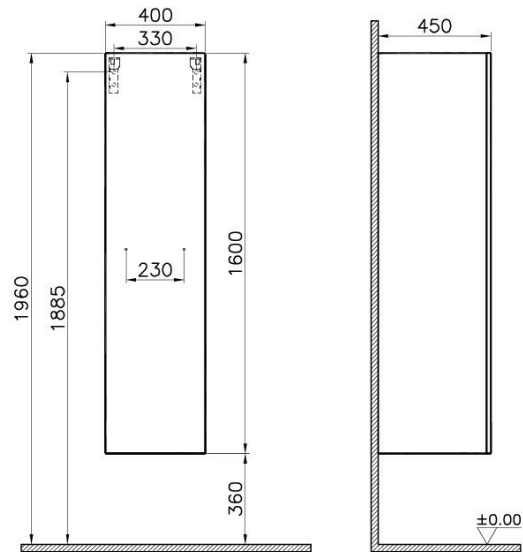

Name	Istanbul Tall Unit
Colour	Burgundy
Designer	Ross Lovegrove
Soft close	Soft Close
Door Hinge Position	Left
Guarantee	2 Years
Width	40 cm
Depth	45 cm

Product Code: 56107

Description

Burgundy

VitrA reserves the right to make changes in products and technical details without prior notice.

All drawings contain the necessary measurements which are subject to standard tolerances. For exact measurements, in particular for customized installation scenarios, it can only be taken from the finished ceramic product.