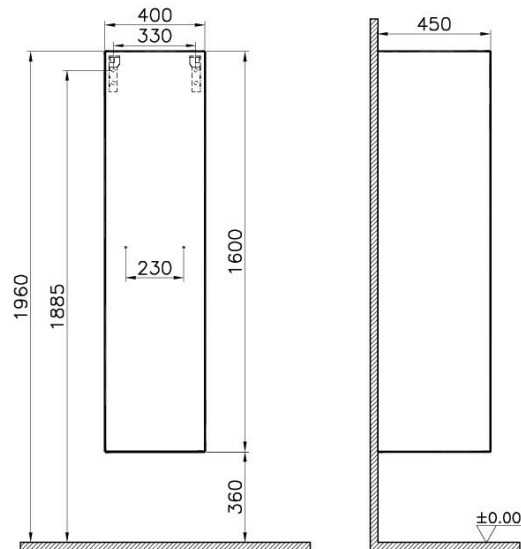

Name	Istanbul Tall Unit
Colour	High Gloss White
Designer	Ross Lovegrove
Soft close	Soft Close
Door Hinge Position	Right
Guarantee	2 Years
Width	40 cm
Depth	45 cm

Product Code: 56103

#### Description

White

VitrA reserves the right to make changes in products and technical details without prior notice.

All drawings contain the necessary measurements which are subject to standard tolerances. For exact measurements, in particular for customized installation scenarios, it can only be taken from the finished ceramic product.