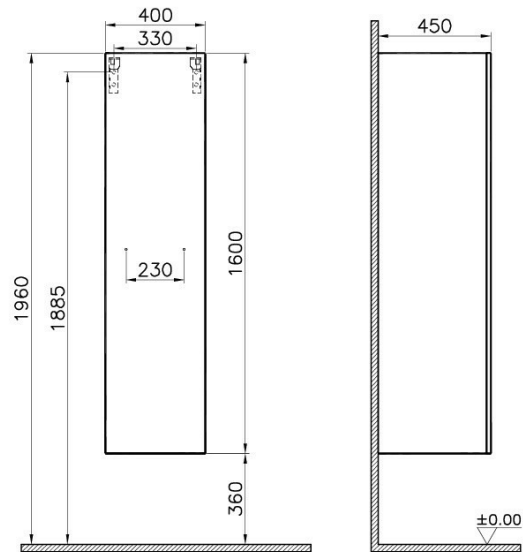

Name	Istanbul Tall Unit
Colour	Olive Green
Designer	Ross Lovegrove
Soft close	Soft Close
Door Hinge Position	Left
Guarantee	2 Years
Width	40 cm
Depth	45 cm

Product Code: 56102

Description

Olive Green

VitrA reserves the right to make changes in products and technical details without prior notice.

All drawings contain the necessary measurements which are subject to standard tolerances. For exact measurements, in particular for customized installation scenarios, it can only be taken from the finished ceramic product.