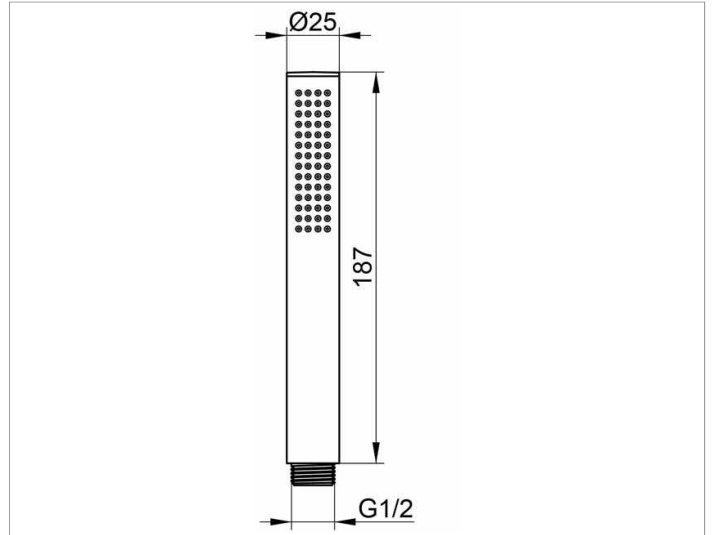

Edition Atelier

56080XX0100 Round pencil hand shower

**PRODUCT**

**DRAWING**

**PRODUCT ATTRIBUTES**

with normal jet

**SURFACE**

02, 04, 12