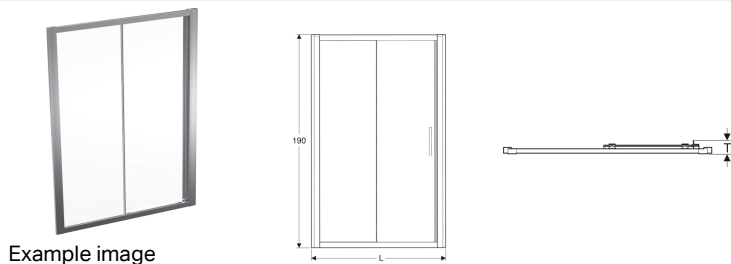

## Geberit sliding door GEO

### Application purposes

- For private bathrooms and hotels
- For installation in a niche or with an shower side panel

### Characteristics

- Framed
- Toughened safety glass with nano coating
- Sliding door opening
- Door rotatable by 180°
- Straight

### Scope of delivery

- Door

Art. no.	L	Access width	H	T	Glass thickness	Glass thickness door
560.133.00.2	95–100 cm	38.2 cm	190 cm	10 cm	6 mm	6 mm
560.143.00.2	105–110 cm	43.2 cm	190 cm	11 cm	6 mm	6 mm
560.153.00.2	115–120 cm	48.2 cm	190 cm	12 cm	6 mm	6 mm
560.163.00.2	135–140 cm	58.2 cm	190 cm	14 cm	6 mm	6 mm
560.173.00.2	145–150 cm	63 cm	190 cm	15 cm	6 mm	6 mm
560.183.00.2	155–160 cm	68.3 cm	190 cm	16 cm	6 mm	6 mm
560.193.00.2	165–170 cm	73.3 cm	190 cm	17 cm	6 mm	6 mm
560.154.00.2	115–120 cm	48.2 cm	190 cm	12 cm	6 mm	8 mm
560.164.00.2	135–140 cm	58.2 cm	190 cm	14 cm	6 mm	8 mm