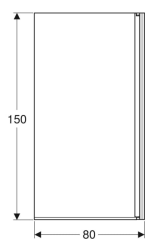

Geberit bath screen GEO

Application purposes

- For private bathrooms and hotels

Characteristics

- Semiframe
- Swing door opening
- Toughened safety glass

Scope of delivery

- Bath screen

Art. no.	L	H
560.118.00.2	80 cm	150 cm