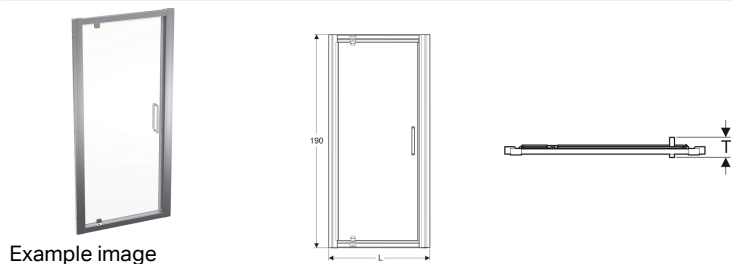

Geberit pivot door GEO

Application purposes

- For private bathrooms and hotels
- For installation in a niche or with an shower side panel

Characteristics

- Framed
- Toughened safety glass with nano coating
- Pivot door opening
- Door rotatable by 180°
- Straight

Scope of delivery

- Door

| Art. no. | L | Access width | H | T | Glass thickness |
|--------------|----------|--------------|--------|--------|-----------------|
| 560.105.00.2 | 71–76 cm | 44.7 cm | 190 cm | 7.6 cm | 6 mm |
| 560.115.00.2 | 75–80 cm | 48.7 cm | 190 cm | 8 cm | 6 mm |
| 560.125.00.2 | 85–90 cm | 58.7 cm | 190 cm | 9 cm | 6 mm |

Accessories

- Geberit extension profile for door GEO