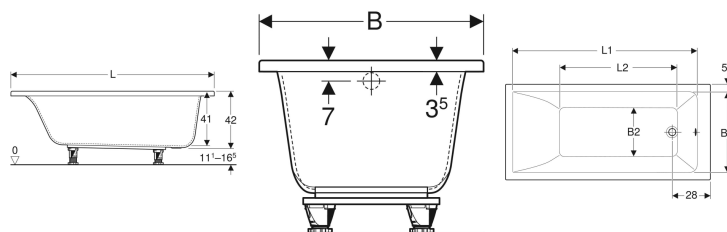

Geberit Renova Plan rectangular bathtub with feet

Example image

Application purposes

- For private bathrooms and hotels
- For installation with bathtub feet or supports

Characteristics

- Rectangular

Scope of delivery

- Set of feet

- Outlet at foot
- Drain hole \varnothing 52 mm

Technical data

Product material

Sanitary acrylic

Art. no.	Colour / surface	L	L1	L2	B	B1	B2	H	Total water capacity
554.310.01.1	white / glossy	140 cm	125.4 cm	76.5 cm	70 cm	59.5 cm	36 cm	42 cm	157 l
554.311.01.1	white / glossy	150 cm	135.4 cm	86.5 cm	70 cm	59.5 cm	36 cm	42 cm	173 l
554.312.01.1	white / glossy	160 cm	145.4 cm	96.5 cm	70 cm	59.5 cm	36 cm	42 cm	178 l
554.313.01.1	white / glossy	160 cm	146 cm	87 cm	75 cm	64.4 cm	43 cm	42 cm	196 l
554.314.01.1	white / glossy	170 cm	155.4 cm	106.5 cm	70 cm	59.5 cm	36 cm	42 cm	193 l
554.315.01.1	white / glossy	170 cm	156 cm	98 cm	75 cm	64.4 cm	43 cm	42 cm	212 l
554.316.01.1	white / glossy	180 cm	165 cm	108 cm	80 cm	69.4 cm	47 cm	42 cm	242 l

Accessories

- Geberit bathtub drain with turn handle and inlet, d52, length 70 cm, with ready-to-fit-set and straight connector
- Geberit ready-to-fit set d52, for bathtub drain with turn handle and inlet