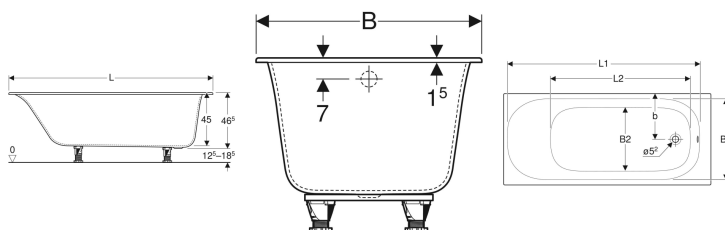

Geberit rectangular bathtub Soana, with feet

Example image

Application purposes

- For private bathrooms and hotels
- For installation with bathtub feet or supports

Characteristics

- Built-in bathtub

- Rectangular
- Outlet at foot
- Drain hole \varnothing 52 mm

Technical data

Product material

Sanitary acrylic

Scope of delivery

- Set of feet
- Mounting material

Art. no.	Colour / surface	L	L1	L2	B	B1	B2	b	H	Total water capacity	
554.035.01.1	white / glossy	160 cm	147.5 cm	104.8 cm	70 cm	61 cm	47.3 cm	35 cm	45 cm	195 l	Phasing out
554.036.01.1	white / glossy	170 cm	157.5 cm	104.8 cm	70 cm	61 cm	47.3 cm	35 cm	45 cm	213 l	Phasing out
554.037.01.1	white / glossy	170 cm	157.5 cm	114.8 cm	75 cm	66 cm	52.3 cm	37.5 cm	45 cm	233 l	Phasing out
554.039.01.1	white / glossy	180 cm	167.5 cm	125 cm	80 cm	71.5 cm	57.2 cm	37.5 cm	45 cm	272 l	Phasing out