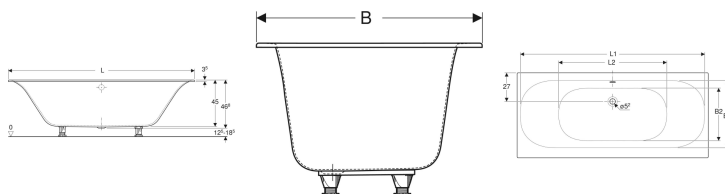

Geberit rectangular bathtub Soana, duo, with feet

Example image

Application purposes

- For private bathrooms and hotels
- For installation with bathtub feet or supports

Characteristics

- Built-in bathtub

- Rectangular
- Suitable for two persons
- Eccentric central outlet
- Drain hole \varnothing 52 mm

Technical data

Product material | Sanitary acrylic

Scope of delivery

- Set of feet
- Mounting material

Art. no.	Colour / surface	L	L1	L2	B	B1	B2	H	Total water capacity	
554.038.01.1	white / glossy	170 cm	163 cm	91.8 cm	75 cm	58.7 cm	44.4 cm	45 cm	179 l	Phasing out
554.040.01.1	white / glossy	180 cm	173 cm	101.8 cm	80 cm	64 cm	49.4 cm	45 cm	212 l	Phasing out
554.041.01.1	white / glossy	190 cm	183 cm	111.8 cm	90 cm	75 cm	59.4 cm	45 cm	271 l	Phasing out