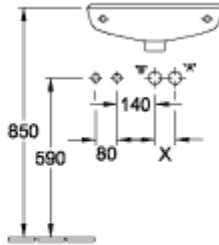

O.NOVO HANDWASHBASIN COMPACT OVAL

PRODUCT INFORMATION

Article title	Villeroy & Boch O.novo Handwashbasin Compact, 500 x 250 x 175 mm, White Alpin, with overflow, unpolished
Article number	53615001
Assembly / Assembly type	wall-mounted
Scope of delivery	1 x handwashbasin
Depth in mm	250
Width in mm	500
Height in mm	175
Interior depth	115
Collection	O.novo
Product designation	Handwashbasin Compact
Suitable for	1-hole mixer
Material	Sanitary ceramics
surface	glossy
With overflow	Yes
Shape	Oval
Colour designation	White Alpin
Antibacterial surface (with AntiBac)	No
Easy surface cleaning (CeramicPlus)	No
Number of tap holes pre-drilled	2
Underside of washbasin	unpolished
Number of bowls	1

TECHNICAL DRAWINGS

53615001

53615001