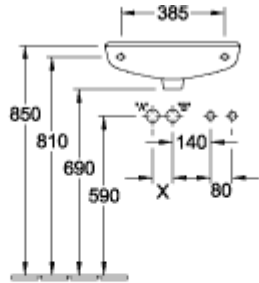

O.NOVO HANDWASHBASIN COMPACT OVAL

PRODUCT INFORMATION

Article title	Villeroy & Boch O.novo Handwashbasin Compact, 500 x 250 x 175 mm, White Alpin, with overflow, unpolished
Article number	53615001
Assembly / Assembly type	wall-mounted
Scope of delivery	1 x handwashbasin
Depth in mm	250
Width in mm	500
Height in mm	175
Interior depth	115
Collection	O.novo
Product designation	Handwashbasin Compact
Suitable for	1-hole mixer
Material	Sanitary ceramics
surface	glossy
With overflow	Yes
Shape	Oval
Colour designation	White Alpin
Antibacterial surface (with AntiBac)	No
Easy surface cleaning (CeramicPlus)	No
Number of tap holes pre-drilled	2
Underside of washbasin	unpolished
Number of bowls	1

TECHNICAL DRAWINGS

53615001

53615001