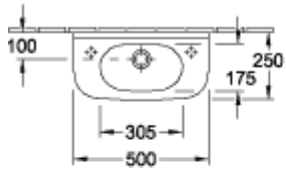

TECHNICAL DRAWINGS

53615001