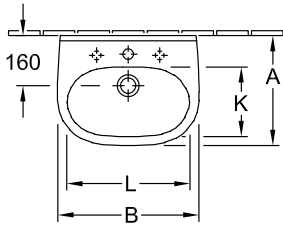

O.NOVO HANDWASHBASIN COMPACT OVAL

PRODUCT INFORMATION

Article title	Villeroy & Boch O.novo Handwashbasin Compact, 450 x 350 x 170 mm, White Alpin, with overflow, unpolished
Article number	53604501
Assembly / Assembly type	wall-mounted
Scope of delivery	1 x handwashbasin
Depth in mm	350
Width in mm	450
Height in mm	170
Interior depth	109
Collection	O.novo
Product designation	Handwashbasin Compact
Suitable for	3-hole mixer
Material	Sanitary ceramics
surface	glossy
With overflow	Yes
Shape	Oval
Colour designation	White Alpin
Antibacterial surface (with AntiBac)	No
Easy surface cleaning (CeramicPlus)	No
Number of tap holes punched through	1
Number of tap holes pre-drilled	2
Underside of washbasin	unpolished
Number of bowls	1

TECHNICAL DRAWINGS

53604501

53604501

	A	B	L	K	H	G	E	F
5360 45 / 46 / 47 / 48	350	450	390	220	695	575	625	595
5360 60 / 61 / 62 / 63	400	500	430	260	690	570	620	590

53604501

53604501

	A	B	L	K	H	G	E	F
5360 45 / 46 / 47 / 48	350	450	390	220	695	575	625	595
5360 50 / 51 / 52 / 53	400	500	430	260	690	570	620	590