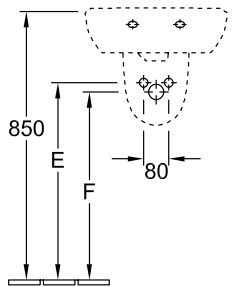

O.NOVO HANDWASHBASIN COMPACT OVAL

PRODUCT INFORMATION

Article title	Villeroy & Boch O.novo Handwashbasin Compact, 450 x 350 x 170 mm, White Alpin, with overflow, unpolished
Article number	53604501
Assembly / Assembly type	wall-mounted
Scope of delivery	1 x handwashbasin
Depth in mm	350
Width in mm	450
Height in mm	170
Interior depth	109
Collection	O.novo
Product designation	Handwashbasin Compact
Suitable for	3-hole mixer
Material	Sanitary ceramics
surface	glossy
With overflow	Yes
Shape	Oval
Colour designation	White Alpin
Antibacterial surface (with AntiBac)	No
Easy surface cleaning (CeramicPlus)	No
Number of tap holes punched through	1
Number of tap holes pre-drilled	2
Underside of washbasin	unpolished
Number of bowls	1

TECHNICAL DRAWINGS

53604501

53604501

	A	B	L	K	H	G	E	F
5360 45 / 46 / 47 / 48	350	450	390	220	695	575	625	595
5360 60 / 61 / 62 / 63	400	500	430	260	690	570	620	590

53604501

53604501

	A	B	L	K	H	G	E	F
5360 45 / 46 / 47 / 48	350	450	390	220	695	575	625	595
5360 50 / 51 / 52 / 53	400	500	430	260	690	570	620	590