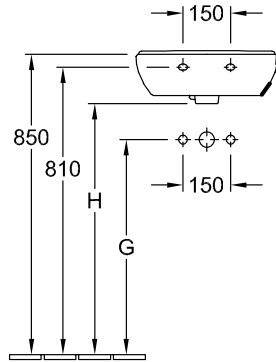

O.NOVO HANDWASHBASIN COMPACT OVAL

PRODUCT INFORMATION

Article title	Villeroy & Boch O.novo Handwashbasin Compact, 450 x 350 x 170 mm, White Alpin, with overflow, unpolished
Article number	53604501
Assembly / Assembly type	wall-mounted
Scope of delivery	1 x handwashbasin
Depth in mm	350
Width in mm	450
Height in mm	170
Interior depth	109
Collection	O.novo
Product designation	Handwashbasin Compact
Suitable for	3-hole mixer
Material	Sanitary ceramics
surface	glossy
With overflow	Yes
Shape	Oval
Colour designation	White Alpin
Antibacterial surface (with AntiBac)	No
Easy surface cleaning (CeramicPlus)	No
Number of tap holes punched through	1
Number of tap holes pre-drilled	2
Underside of washbasin	unpolished
Number of bowls	1

TECHNICAL DRAWINGS

53604501

53604501

	A	B	L	K	H	G	E	F
5360 45 / 46 / 47 / 48	350	450	390	220	695	575	625	595
5360 60 / 61 / 62 / 63	400	500	430	260	690	570	620	590

53604501

53604501

	A	B	L	K	H	G	E	F
5360 45 / 46 / 47 / 48	350	450	390	220	695	575	625	595
5360 50 / 51 / 52 / 53	400	500	430	260	690	570	620	590