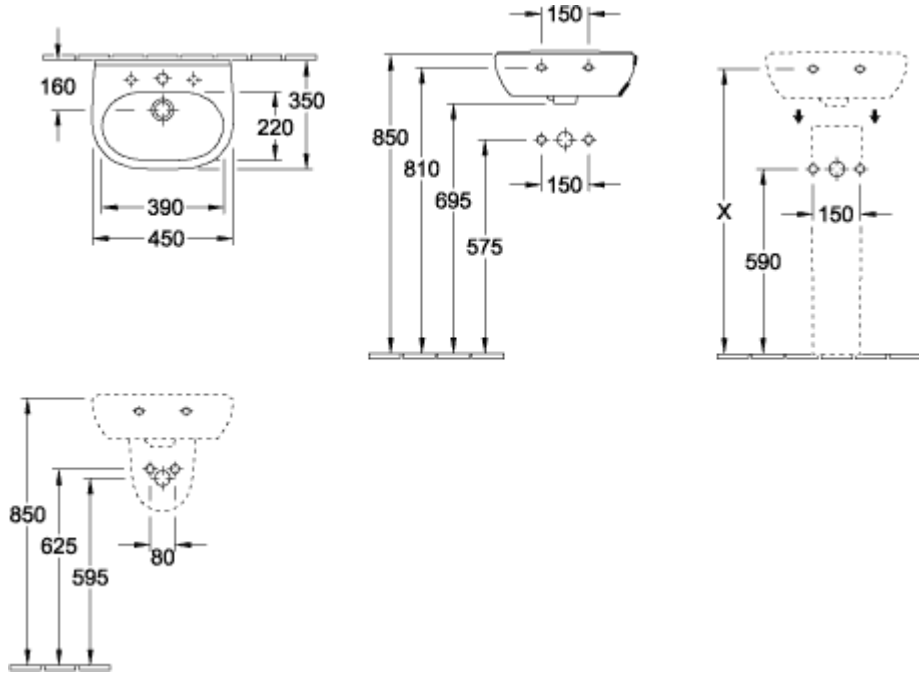

O.NOVO HANDWASHBASIN COMPACT OVAL

PRODUCT INFORMATION

Article title	Villeroy & Boch O.novo Handwashbasin Compact, 450 x 350 x 170 mm, White Alpin, with overflow, unpolished
Article number	53604501
Assembly / Assembly type	wall-mounted
Scope of delivery	1 x handwashbasin
Depth in mm	350
Width in mm	450
Height in mm	170
Interior depth	109
Collection	O.novo
Product designation	Handwashbasin Compact
Suitable for	3-hole mixer
Material	Sanitary ceramics
surface	glossy
With overflow	Yes
Shape	Oval
Colour designation	White Alpin
Antibacterial surface (with AntiBac)	No
Easy surface cleaning (CeramicPlus)	No
Number of tap holes punched through	1
Number of tap holes pre-drilled	2
Underside of washbasin	unpolished
Number of bowls	1

TECHNICAL DRAWINGS

53604501

53604501

	A	B	L	K	H	G	E	F
5360 45 / 46 / 47 / 48	350	450	390	220	695	575	625	595
5360 60 / 61 / 62 / 63	400	500	430	260	690	570	620	590

53604501

53604501

	A	B	L	K	H	G	E	F
5360 45 / 46 / 47 / 48	350	450	390	220	695	575	625	595
5360 50 / 51 / 52 / 53	400	500	430	260	690	570	620	590