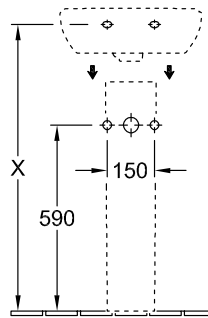

O.NOVO HANDWASHBASIN COMPACT OVAL

PRODUCT INFORMATION

Article title	Villeroy & Boch O.novo Handwashbasin Compact, 450 x 350 x 170 mm, White Alpin, with overflow, unpolished
Article number	53604501
Assembly / Assembly type	wall-mounted
Scope of delivery	1 x handwashbasin
Depth in mm	350
Width in mm	450
Height in mm	170
Interior depth	109
Collection	O.novo
Product designation	Handwashbasin Compact
Suitable for	3-hole mixer
Material	Sanitary ceramics
surface	glossy
With overflow	Yes
Shape	Oval
Colour designation	White Alpin
Antibacterial surface (with AntiBac)	No
Easy surface cleaning (CeramicPlus)	No
Number of tap holes punched through	1
Number of tap holes pre-drilled	2
Underside of washbasin	unpolished
Number of bowls	1

TECHNICAL DRAWINGS

53604501

53604501

	A	B	L	K	H	G	E	F
5360 45 / 46 / 47 / 48	350	450	390	220	695	575	625	595
5360 60 / 61 / 62 / 63	400	500	430	260	690	570	620	590

53604501

53604501

	A	B	L	K	H	G	E	F
5360 45 / 46 / 47 / 48	350	450	390	220	695	575	625	595
5360 50 / 51 / 52 / 53	400	500	430	260	690	570	620	590