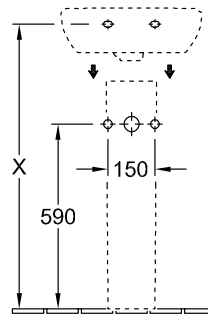

O.NOVO HANDWASHBASIN COMPACT OVAL

PRODUCT INFORMATION

Article title	Villeroy & Boch O.novo Handwashbasin Compact, 450 x 350 x 170 mm, White Alpin, with overflow, unpolished
Article number	53604501
Assembly / Assembly type	wall-mounted
Scope of delivery	1 x handwashbasin
Depth in mm	350
Width in mm	450
Height in mm	170
Interior depth	109
Collection	O.novo
Product designation	Handwashbasin Compact
Suitable for	3-hole mixer
Material	Sanitary ceramics
surface	glossy
With overflow	Yes
Shape	Oval
Colour designation	White Alpin
Antibacterial surface (with AntiBac)	No
Easy surface cleaning (CeramicPlus)	No
Number of tap holes punched through	1
Number of tap holes pre-drilled	2
Underside of washbasin	unpolished
Number of bowls	1

TECHNICAL DRAWINGS

53604501

53604501

	A	B	L	K	H	G	E	F
5360 45 / 46 / 47 / 48	350	450	390	220	695	575	625	595
5360 60 / 61 / 62 / 63	400	500	430	260	690	570	620	590

53604501

53604501

	A	B	L	K	H	G	E	F
5360 45 / 46 / 47 / 48	350	450	390	220	695	575	625	595
5360 50 / 51 / 52 / 53	400	500	430	260	690	570	620	590