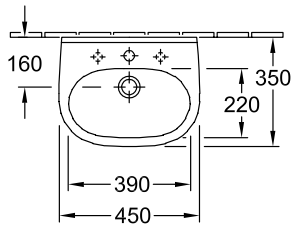

O.NOVO HANDWASHBASIN COMPACT OVAL

PRODUCT INFORMATION

Article title	Villeroy & Boch O.novo Handwashbasin Compact, 450 x 350 x 170 mm, White Alpin, with overflow, unpolished
Article number	53604501
Assembly / Assembly type	wall-mounted
Scope of delivery	1 x handwashbasin
Depth in mm	350
Width in mm	450
Height in mm	170
Interior depth	109
Collection	O.novo
Product designation	Handwashbasin Compact
Suitable for	3-hole mixer
Material	Sanitary ceramics
surface	glossy
With overflow	Yes
Shape	Oval
Colour designation	White Alpin
Antibacterial surface (with AntiBac)	No
Easy surface cleaning (CeramicPlus)	No
Number of tap holes punched through	1
Number of tap holes pre-drilled	2
Underside of washbasin	unpolished
Number of bowls	1

TECHNICAL DRAWINGS

53604501

53604501

	A	B	L	K	H	G	E	F
5360 45 / 46 / 47 / 48	350	450	390	220	695	575	625	595
5360 60 / 61 / 62 / 63	400	500	430	260	690	570	620	590

53604501

53604501

	A	B	L	K	H	G	E	F
5360 45 / 46 / 47 / 48	350	450	390	220	695	575	625	595
5360 50 / 51 / 52 / 53	400	500	430	260	690	570	620	590