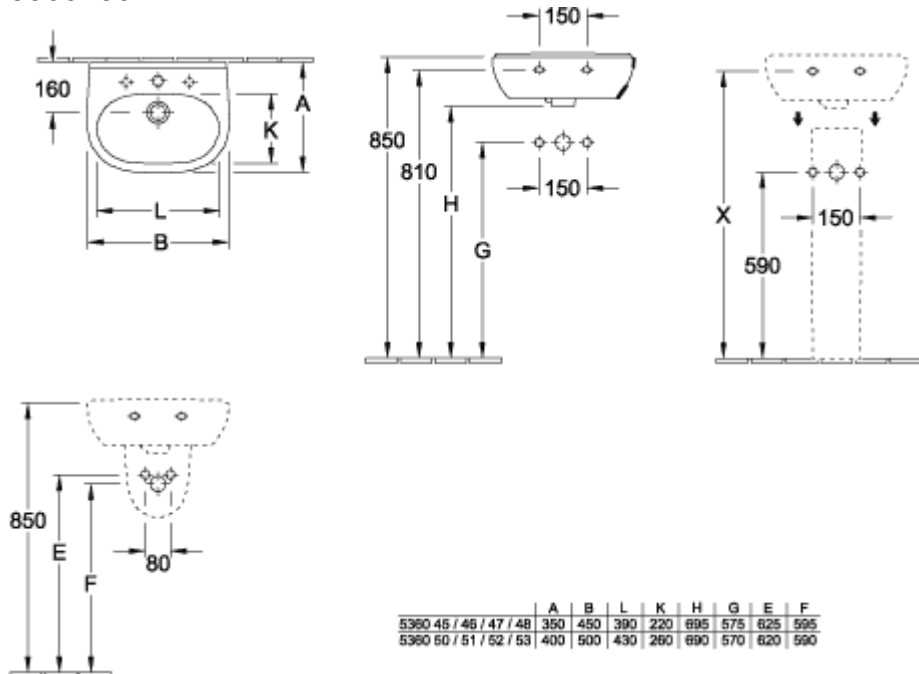

O.NOVO HANDWASHBASIN COMPACT OVAL

PRODUCT INFORMATION

Article title	Villeroy & Boch O.novo Handwashbasin Compact, 450 x 350 x 170 mm, White Alpin, with overflow, unpolished
Article number	53604501
Assembly / Assembly type	wall-mounted
Scope of delivery	1 x handwashbasin
Depth in mm	350
Width in mm	450
Height in mm	170
Interior depth	109
Collection	O.novo
Product designation	Handwashbasin Compact
Suitable for	3-hole mixer
Material	Sanitary ceramics
surface	glossy
With overflow	Yes
Shape	Oval
Colour designation	White Alpin
Antibacterial surface (with AntiBac)	No
Easy surface cleaning (CeramicPlus)	No
Number of tap holes punched through	1
Number of tap holes pre-drilled	2
Underside of washbasin	unpolished
Number of bowls	1

TECHNICAL DRAWINGS

53604501

53604501

	A	B	L	K	H	G	E	F
5360 45 / 46 / 47 / 48	350	450	390	220	695	575	625	595
5360 60 / 61 / 62 / 63	400	500	430	260	690	570	620	590

53604501

53604501

	A	B	L	K	H	G	E	F
5360 45 / 46 / 47 / 48	350	450	390	220	695	575	625	595
5360 50 / 51 / 52 / 53	400	500	430	260	690	570	620	590