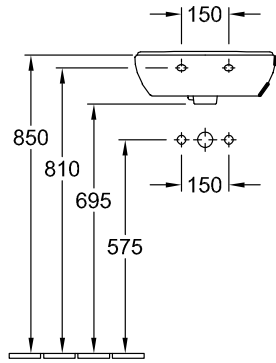

O.NOVO HANDWASHBASIN COMPACT OVAL

PRODUCT INFORMATION

Article title	Villeroy & Boch O.novo Handwashbasin Compact, 450 x 350 x 170 mm, White Alpin, with overflow, unpolished
Article number	53604501
Assembly / Assembly type	wall-mounted
Scope of delivery	1 x handwashbasin
Depth in mm	350
Width in mm	450
Height in mm	170
Interior depth	109
Collection	O.novo
Product designation	Handwashbasin Compact
Suitable for	3-hole mixer
Material	Sanitary ceramics
surface	glossy
With overflow	Yes
Shape	Oval
Colour designation	White Alpin
Antibacterial surface (with AntiBac)	No
Easy surface cleaning (CeramicPlus)	No
Number of tap holes punched through	1
Number of tap holes pre-drilled	2
Underside of washbasin	unpolished
Number of bowls	1

TECHNICAL DRAWINGS

53604501

53604501

	A	B	L	K	H	G	E	F
5360 45 / 46 / 47 / 48	350	450	390	220	695	575	625	595
5360 60 / 61 / 62 / 63	400	500	430	260	690	570	620	590

53604501

53604501

	A	B	L	K	H	G	E	F
5360 45 / 46 / 47 / 48	350	450	390	220	695	575	625	595
5360 50 / 51 / 52 / 53	400	500	430	260	690	570	620	590