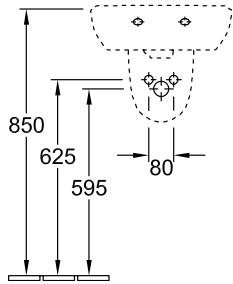

O.NOVO HANDWASHBASIN COMPACT OVAL

PRODUCT INFORMATION

Article title	Villeroy & Boch O.novo Handwashbasin Compact, 450 x 350 x 170 mm, White Alpin, with overflow, unpolished
Article number	53604501
Assembly / Assembly type	wall-mounted
Scope of delivery	1 x handwashbasin
Depth in mm	350
Width in mm	450
Height in mm	170
Interior depth	109
Collection	O.novo
Product designation	Handwashbasin Compact
Suitable for	3-hole mixer
Material	Sanitary ceramics
surface	glossy
With overflow	Yes
Shape	Oval
Colour designation	White Alpin
Antibacterial surface (with AntiBac)	No
Easy surface cleaning (CeramicPlus)	No
Number of tap holes punched through	1
Number of tap holes pre-drilled	2
Underside of washbasin	unpolished
Number of bowls	1

TECHNICAL DRAWINGS

53604501

53604501

	A	B	L	K	H	G	E	F
5360 45 / 46 / 47 / 48	350	450	390	220	695	575	625	595
5360 60 / 61 / 62 / 63	400	500	430	260	690	570	620	590

53604501

53604501

	A	B	L	K	H	G	E	F
5360 45 / 46 / 47 / 48	350	450	390	220	695	575	625	595
5360 50 / 51 / 52 / 53	400	500	430	260	690	570	620	590