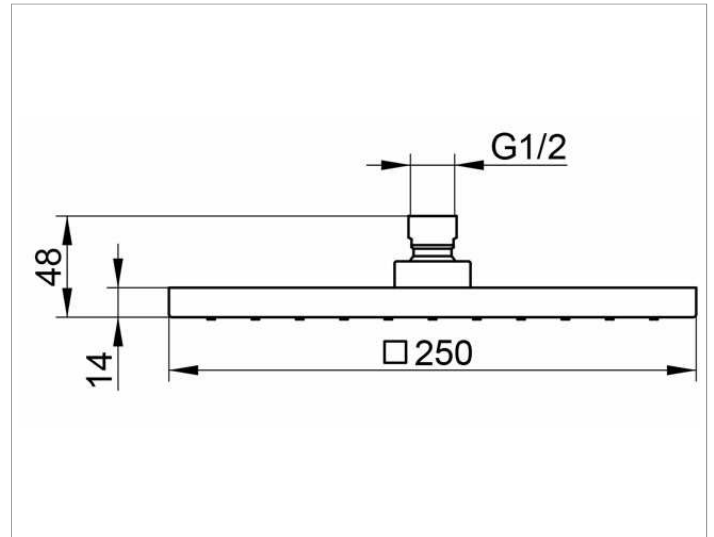

Edition 300  
53086170100 Shower head

**PRODUCT**

**DRAWING**

**PRODUCT ATTRIBUTES**

square, 250 x 250 mm,  
restricted flow rate 15 l/min.

**SURFACE**

aluminium finish

**DIMENSION**

250 x 250 mm