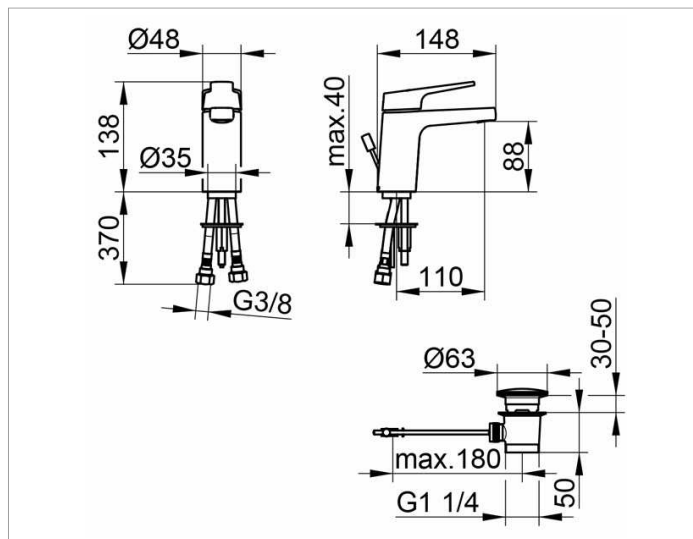

**Collection Moll**

**5270401000 Single lever basin mixer 90**

**PRODUCT**

**DRAWING**

**PRODUCT ATTRIBUTES**

with pop-up waste 1 1/4 inch,  
single hole installation,  
cartridge with ceramic discs,  
aerator SLIM SSR M 24x1, adjustable,  
pressure hoses 435 mm, G 3/8 inch,  
flow rate reduced to 6 l/min.

**SURFACE**

chrome-plated

**SPECIFICATIONS**

KEUCO COLLECTION MOLL Single lever mixer 5270401000  
chrome-plated, in esthetic design with slightly rounded edges, for  
vertical mounting, lever – metal, base diameter 48 mm, ca. 4° inclined,  
outlet inclined ca. 2,5°, with square flow, lever inclined ca. 7,5°, inclusive  
Pop-up waste with G 1 1/4 inch, diameter plug 63 mm, single hole  
installation with quick installation system for washstand surface with a  
maximum strength of 40 mm  
High quality mixed water cartridge with ceramic sealing gaskets,  
Aerator SLIM SSR M 24x1,  
Jet angle adjustable, +/-6°  
Water connection with flexible pressure hose, length 350 mm, G 3/8  
inch,  
Flow rate reduced to 6l/min,  
Visible height 153 mm, height of the flow 97 mm, projection ca. 147 mm