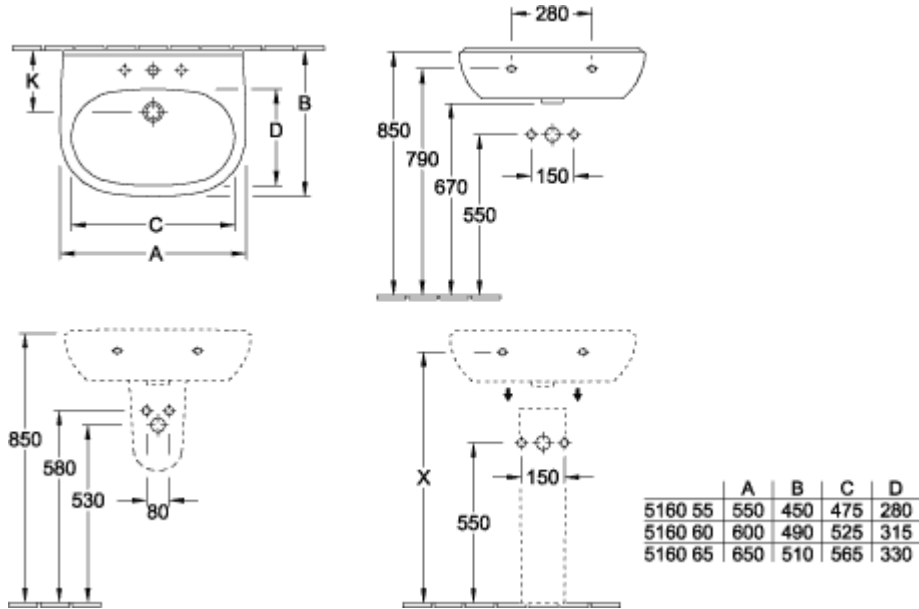

O.NOVO WASHBASINS OVAL

PRODUCT INFORMATION

Article title	Villeroy & Boch O.novo Washbasins, 600 x 490 x 200 mm, White Alpin, with overflow, unpolished
Article number	51606001
Assembly / Assembly type	wall-mounted
Scope of delivery	1x washbasin
Depth in mm	490
Width in mm	600
Height in mm	200
Interior depth	135
Collection	O.novo
Product designation	Washbasins
Suitable for	3-hole mixer
Material	Sanitary ceramics
surface	glossy
With overflow	Yes
Shape	Oval
Colour designation	White Alpin
Antibacterial surface (with AntiBac)	No
Easy surface cleaning (CeramicPlus)	No
Number of tap holes punched through	1
Number of tap holes pre-drilled	2
Underside of washbasin	unpolished
Number of bowls	1

TECHNICAL DRAWINGS

51606001

51606001