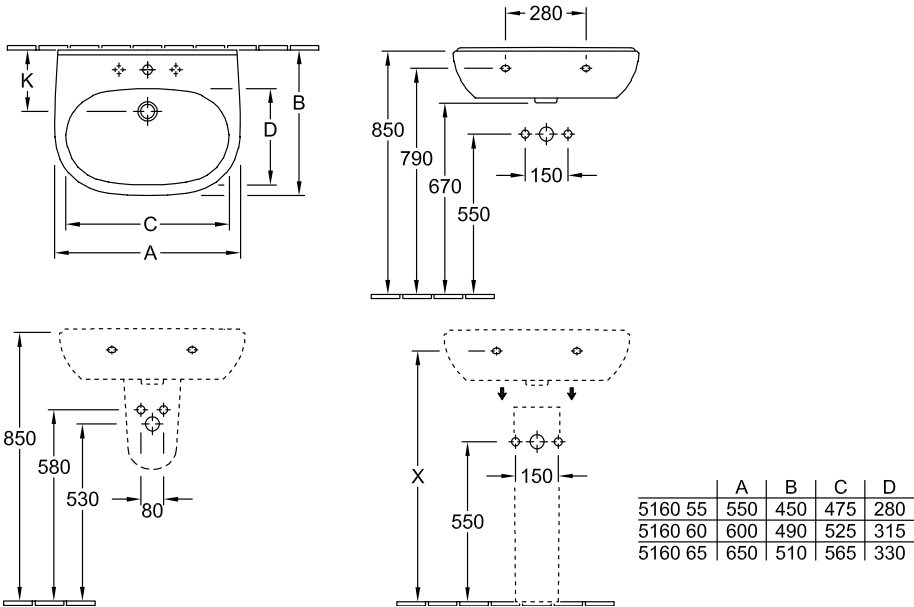

O.NOVO WASHBASINS OVAL

PRODUCT INFORMATION

| | |
|--------------------------------------|---|
| Article title | Villeroy & Boch O.novo Washbasins, 550 x 450 x 200 mm, White Alpin, with overflow, unpolished |
| Article number | 51605501 |
| Assembly / Assembly type | wall-mounted |
| Scope of delivery | 1x washbasin |
| Depth in mm | 450 |
| Width in mm | 550 |
| Height in mm | 200 |
| Interior depth | 135 |
| Collection | O.novo |
| Product designation | Washbasins |
| Suitable for | 3-hole mixer |
| Material | Sanitary ceramics |
| surface | glossy |
| With overflow | Yes |
| Shape | Oval |
| Colour designation | White Alpin |
| Antibacterial surface (with AntiBac) | No |
| Easy surface cleaning (CeramicPlus) | No |
| Number of tap holes punched through | 1 |
| Number of tap holes pre-drilled | 2 |
| Underside of washbasin | unpolished |
| Number of bowls | 1 |

TECHNICAL DRAWINGS

51605501

51605501

51605501

51605501