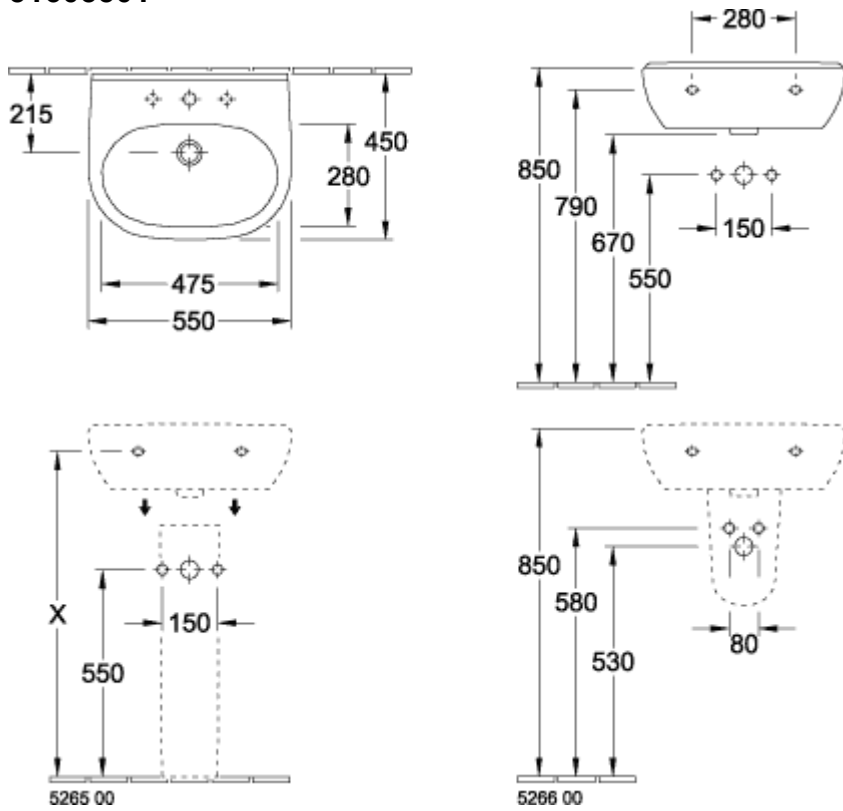

O.NOVO WASHBASINS OVAL

PRODUCT INFORMATION

| | |
|--------------------------------------|---|
| Article title | Villeroy & Boch O.novo Washbasins, 550 x 450 x 200 mm, White Alpin, with overflow, unpolished |
| Article number | 51605501 |
| Assembly / Assembly type | wall-mounted |
| Scope of delivery | 1x washbasin |
| Depth in mm | 450 |
| Width in mm | 550 |
| Height in mm | 200 |
| Interior depth | 135 |
| Collection | O.novo |
| Product designation | Washbasins |
| Suitable for | 3-hole mixer |
| Material | Sanitary ceramics |
| surface | glossy |
| With overflow | Yes |
| Shape | Oval |
| Colour designation | White Alpin |
| Antibacterial surface (with AntiBac) | No |
| Easy surface cleaning (CeramicPlus) | No |
| Number of tap holes punched through | 1 |
| Number of tap holes pre-drilled | 2 |
| Underside of washbasin | unpolished |
| Number of bowls | 1 |

TECHNICAL DRAWINGS

51605501

51605501

51605501

51605501