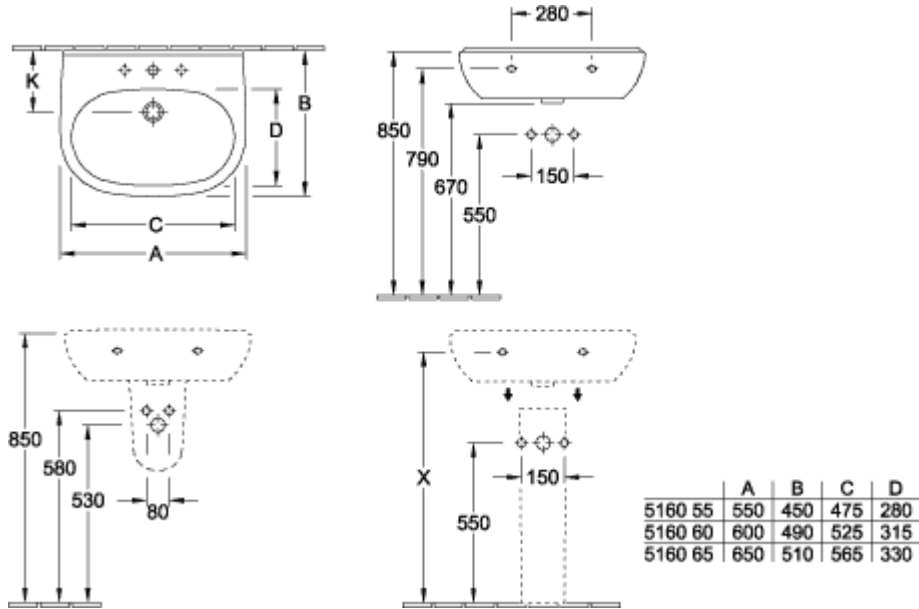

O.NOVO WASHBASINS OVAL

PRODUCT INFORMATION

| | |
|--------------------------------------|---|
| Article title | Villeroy & Boch O.novo Washbasins, 550 x 450 x 200 mm, White Alpin, with overflow, unpolished |
| Article number | 51605501 |
| Assembly / Assembly type | wall-mounted |
| Scope of delivery | 1x washbasin |
| Depth in mm | 450 |
| Width in mm | 550 |
| Height in mm | 200 |
| Interior depth | 135 |
| Collection | O.novo |
| Product designation | Washbasins |
| Suitable for | 3-hole mixer |
| Material | Sanitary ceramics |
| surface | glossy |
| With overflow | Yes |
| Shape | Oval |
| Colour designation | White Alpin |
| Antibacterial surface (with AntiBac) | No |
| Easy surface cleaning (CeramicPlus) | No |
| Number of tap holes punched through | 1 |
| Number of tap holes pre-drilled | 2 |
| Underside of washbasin | unpolished |
| Number of bowls | 1 |

TECHNICAL DRAWINGS

51605501

51605501

51605501

51605501