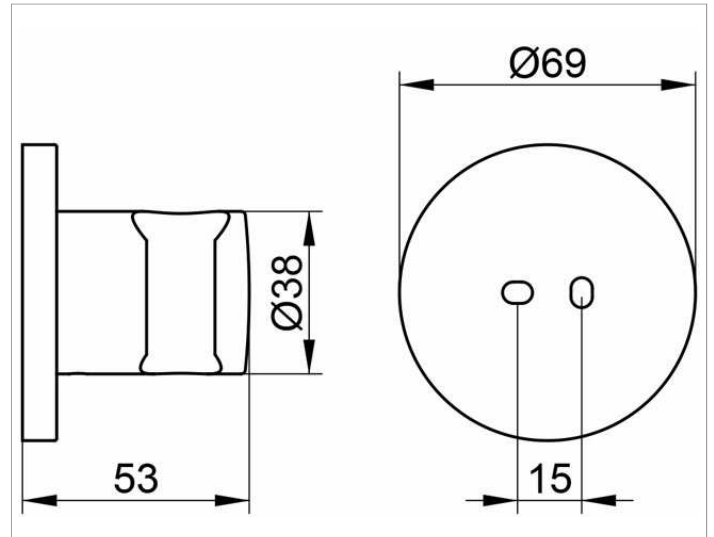

Edition 400

51591YY0000 Wall bracket for hand shower

PRODUCT

DRAWING

PRODUCT ATTRIBUTES

for shower hoses with fitted conical end brackets

SURFACE

03, 05, 13