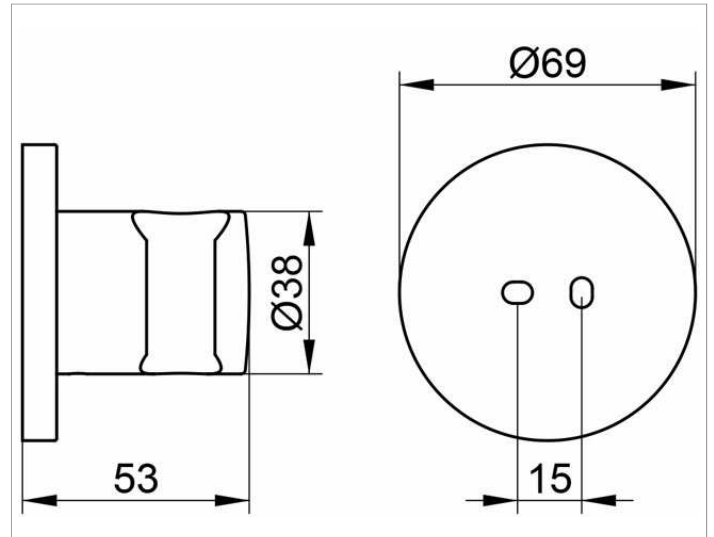

Edition 400

51591XX0000 Wall bracket for hand shower

PRODUCT

DRAWING

PRODUCT ATTRIBUTES

for shower hoses with fitted conical end brackets

SURFACE

02, 04, 12