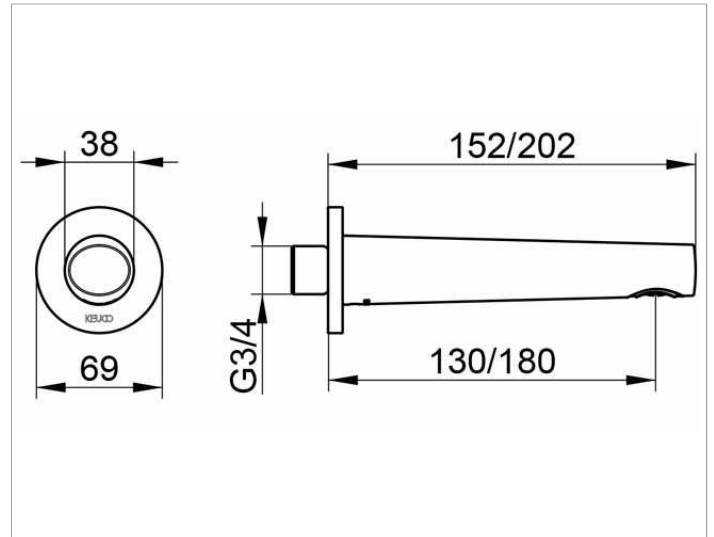

Edition 400

51545YY0000 Bath filler/spout DN 20

PRODUCT

DRAWING

PRODUCT ATTRIBUTES

with aerator M 24x1

SURFACE

03, 05, 13

DIMENSION

Ausladung 152 mm