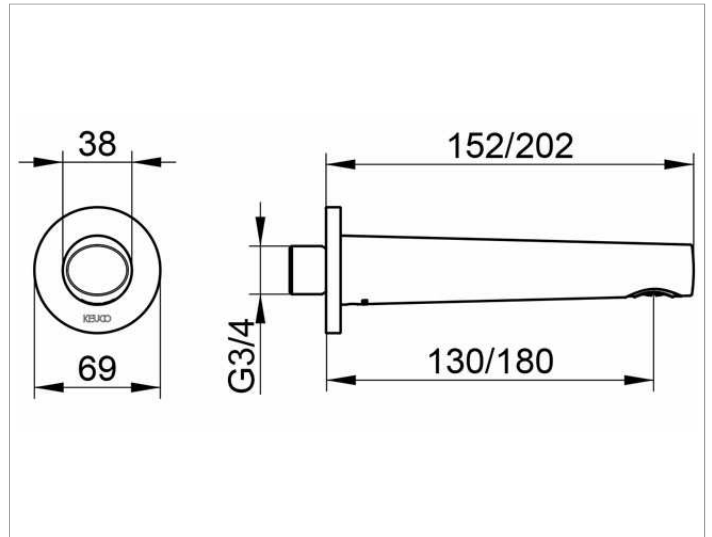

Edition 400

51545010000 Bath filler/spout DN 20

PRODUCT

DRAWING

PRODUCT ATTRIBUTES

with aerator M 24x1

SURFACE

chrome-plated

DIMENSION

Ausladung 152 mm

SPECIFICATIONS

KEUCO Edition 400 bath filler DN20, 51545010000
 chrome-plated bath filler, DN20,
 sculptural design,
 suitable for all concealed fittings,
 round rosette, diameter 69 mm,
 total depth 152 mm,
 water flow at 130 mm,
 water connection G 3/4 inch