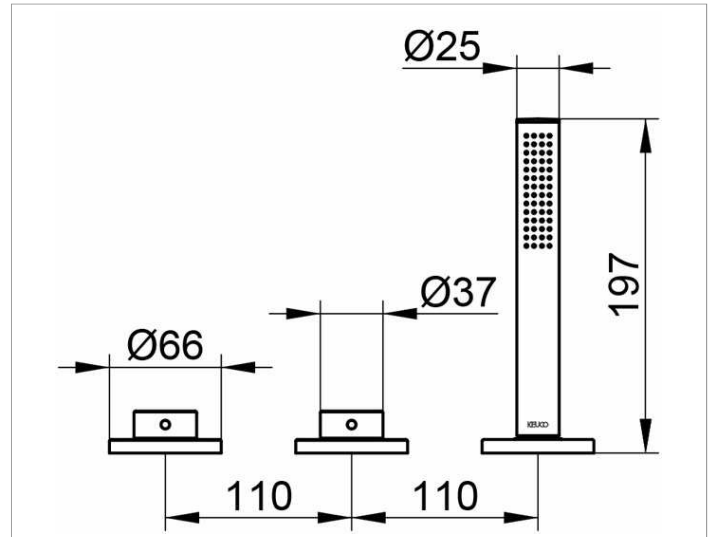

Edition 400

51530YY0500 Bath controls & hand-shower

PRODUCT

DRAWING

PRODUCT ATTRIBUTES

3-hole bath set, deck-mounted
 ceramic valve for temperature control
 and valve for volume control / diverter,
 concealable hand shower with 1500 mm hose,
 pressure hoses 600 mm thread size M 12x1 x G 1/2 inch
 with backflow preventer

SURFACE

03, 05, 13