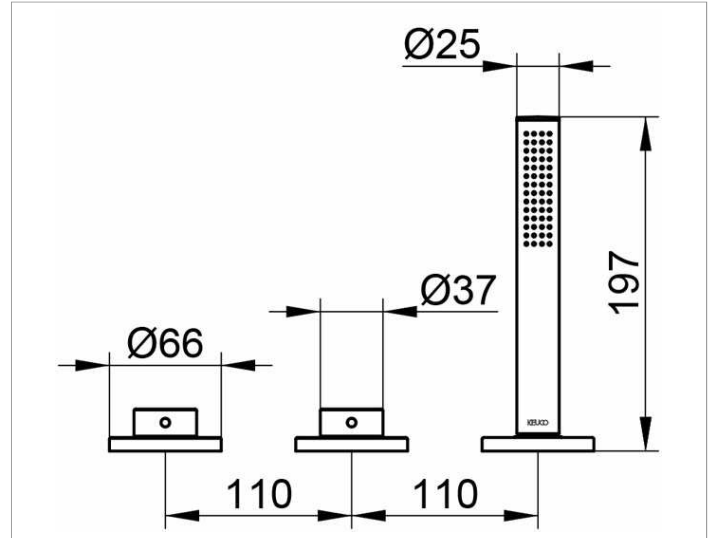

Edition 400

51530XX0500 Bath controls & hand-shower

PRODUCT

DRAWING

PRODUCT ATTRIBUTES

3-hole bath set, deck-mounted
 ceramic valve for temperature control
 and valve for volume control / diverter,
 concealable hand shower with 1500 mm hose,
 pressure hoses 600 mm thread size M 12x1 x G 1/2 inch
 with backflow preventer

SURFACE

02, 04, 12