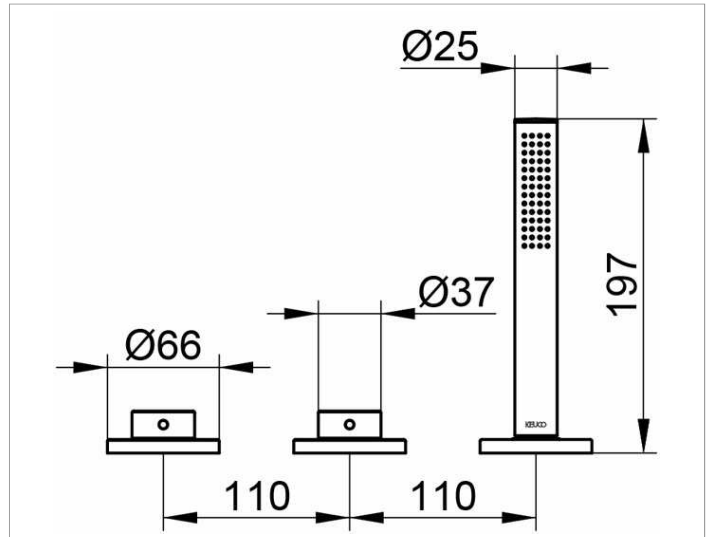

Edition 400

51530010500 Bath controls & hand-shower

**PRODUCT**

**DRAWING**

**PRODUCT ATTRIBUTES**

3-hole bath set, deck-mounted  
 ceramic valve for temperature control  
 and valve for volume control / diverter,  
 concealable hand shower with 1500 mm hose,  
 pressure hoses 600 mm thread size M 12x1 x G 1/2 inch  
 with backflow preventer

**SURFACE**

chrome-plated

**SPECIFICATIONS**

KEUCO Edition 400 Bath controls & hand-shower, 51530010500  
 chrome-plated bath controls & hand-shower,  
 sculptural design  
 3-hole bath set, deck-mounted,  
 ceramic valve for temperature control  
 and valve for volume control,  
 concealable hand shower with 1500 mm hose,  
 width 286 mm, height 195 mm,  
 pressure hoses M12 x 1 x G 1/2 x 600 mm,  
 with backflow preventer,