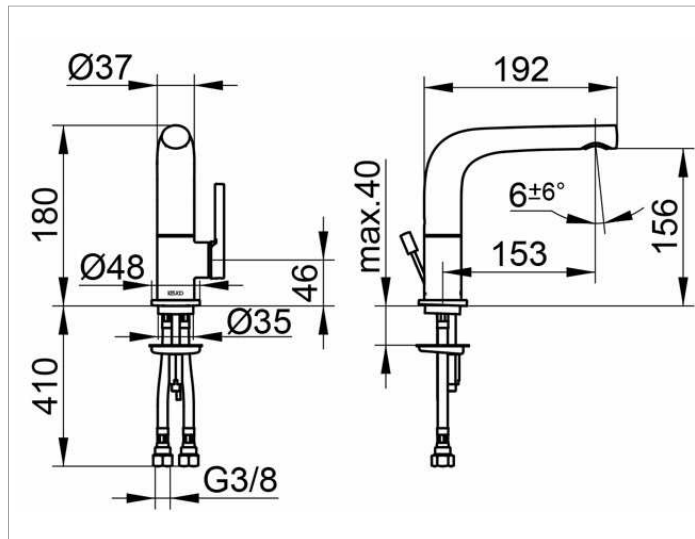

Edition 400

51505010100 Single lever basin mixer 150

PRODUCT

DRAWING

PRODUCT ATTRIBUTES

without pop-up waste,
spout swivelling +/- 45°,
single hole installation,
cartridge with ceramic discs,
aerator SLIM SSR M 24x1, adjustable,
pressure hoses 435 mm, G 3/8 inch
flow rate reduced to 7,6 l/min.

SURFACE

chrome-plated

DIMENSION

schwenkbar

SPECIFICATIONS

KEUCO Edition 400 Single lever basin mixer 150, 51505010100
single lever mixer chrome-plated,
sculptural design,
spout swivelling +/- 45°,
single hole installation, with pop-up waste 1 1/4 inch,
high quality cartridge with ceramic discs,
lever on the side,
single hole installation with quick installation system,
integrated aerator SLIM SSR M 24x1,
adjustable +/-6°,
visible height 180 mm, height outlet 156 mm,
projection 192 mm,
water connection with flexible pressure hoses,
length 435 mm, G 3/8 inch,
flow rate reduced to 7,6 l/min.