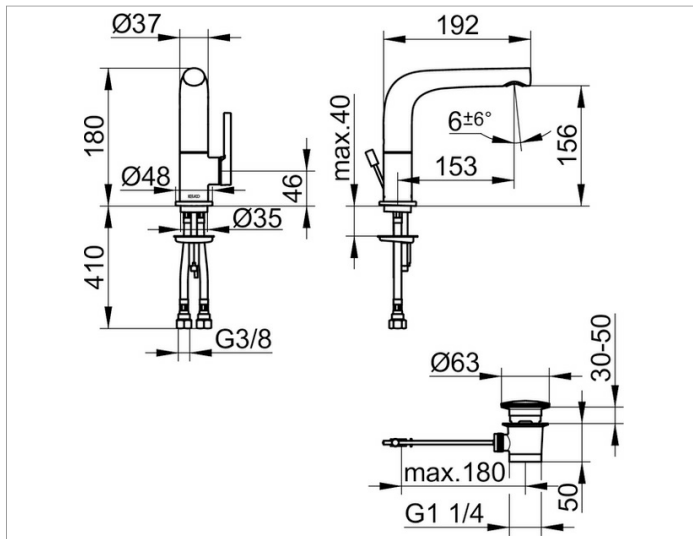

Edition 400

51505010000 Single lever basin mixer 150

PRODUCT

DRAWING

PRODUCT ATTRIBUTES

with pop-up waste 1 1/4 inch,
 spout swivelling +/- 45°,
 single hole installation,
 cartridge with ceramic discs,
 aerator SLIM SSR M 24x1, adjustable,
 pressure hoses 435 mm, G 3/8 inch
 flow rate reduced to 7,6 l/min.

SURFACE

chrome-plated

DIMENSION

schwenkbar

SPECIFICATIONS

KEUCO Edition 400 Single lever basin mixer 150, 51505010000
 single lever mixer chrome-plated,
 sculptural design,
 spout swivelling +/- 45°,
 single hole installation,
 with pop-up waste 1 1/4 inch,
 high quality cartridge with ceramic discs,
 lever on the side,
 single hole installation with quick installation system,
 integrated aerator SLIM SSR M 24x1,
 adjustable +/-6°,
 visible height 180 mm, height outlet 156 mm,
 projection 192 mm,
 water connection with flexible pressure hoses,
 length 435 mm, G 3/8 inch,
 flow rate reduced to 7,6 l/min.,
 height pull rod 400 mm,
 cover plug diameter 63 mm