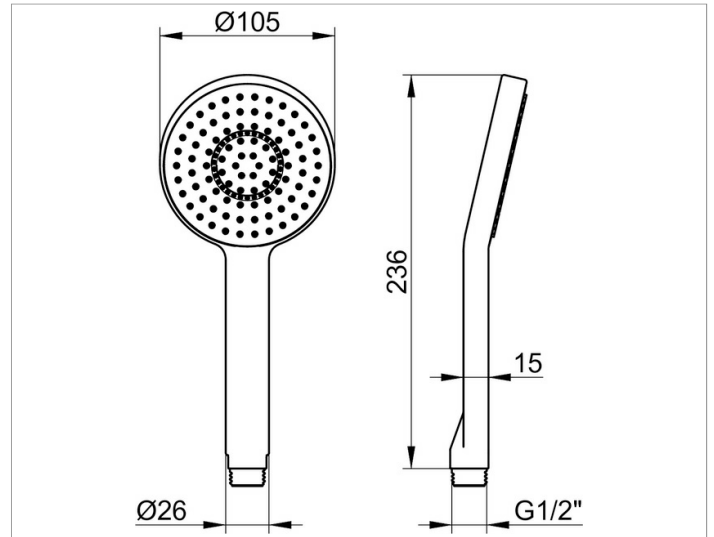

Edition 11

51180010300 Hand shower

**PRODUCT**

**DRAWING**

**PRODUCT ATTRIBUTES**

with anti limescale device  
with normal jet  
flow rate 12 l/min.  
for combination boilers

**SURFACE**

chrome-plated

**SPECIFICATIONS**

KEUCO EDITION 11 hand shower 51180010300  
High gloss chrome hand shower in clear-cut design and geometric shapes,  
with Normal spray, with anti-lime system  
also suitable for water heater  
Flow rate 12 l / min