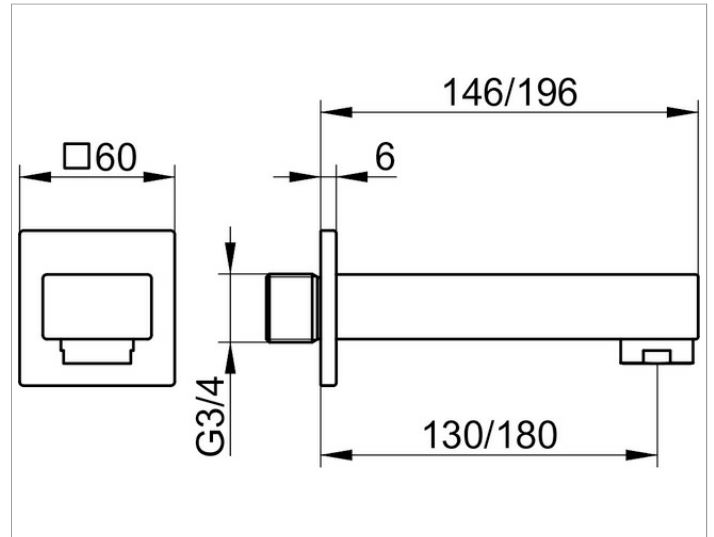

Edition 11

51145YY0001 Bath filler/spout DN 20

PRODUCT

DRAWING

PRODUCT ATTRIBUTES

with aerator M 28x1

SURFACE

03, 05, 13

DIMENSION

Ausladung: 196 mm